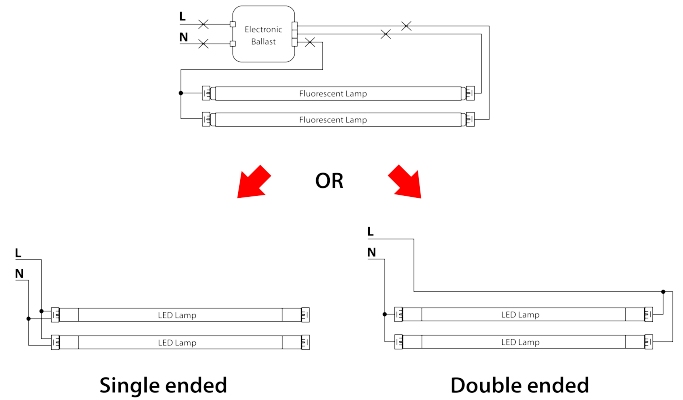

Case and Pallet Dimensions

	QTY	LENGTH (in)	WIDTH (in)	HEIGHT (in)
CASE	0	49	5.91	6
PALLET	1	49	36	48.03

Wiring Diagram