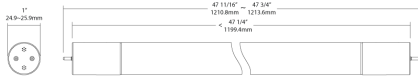

Technical Specifications		
<p>Performance</p> <p>Product Type: Linear</p> <p>Input Wattage: 10.5W</p> <p>Lumens: 1,700lm</p> <p>Efficacy: 161.9lm/W</p> <p>L70 Lifespan: 50,000-Hour LED lifespan based on IES LM-70 results</p> <p>Wattage Equivalency: 25W/28W/30W/32W Fluorescent</p> <p>LED Characteristics</p> <p>Color Accuracy (CRI): 82 CRI</p> <p>Color Temperature: 4000K</p>	<p>Construction</p> <p>Material: Glass</p> <p>Bulb Shape: T8</p> <p>Nominal Length: 4 ft</p> <p>Installation</p> <p>Base Type: G13</p> <p>Optical</p> <p>Beam Angle: 210°</p> <p>Electrical</p> <p>Power Factor: >0.9</p> <p>Input Voltage: 120-277V</p> <p>Operating Temperature: -20°C to 45°C (-4°F to 113°F)</p>	<p>Compliance</p> <p>Enclosed Fixtures: Suitable for use in enclosed fixtures</p> <p>UL Listed: Suitable for damp locations</p> <p>UL Recognized: Yes</p> <p>UL Classified: Yes</p> <p>NSF Listed: Meets NSF/ANSI standards for use in Food Zone (non-contact), Splash, and Non-Food Zones. Tube guard required in open fixtures.</p> <p>Certification Model Number: T10247(T8-10.5-48G-840-SD-BYP USA)</p> <p>Other</p>

Case and Pallet Dimensions

	QTY	LENGTH (in)	WIDTH (in)	HEIGHT (in)
CASE	0	49	5.91	6
PALLET	1	49	36	48.03

Wiring Diagram

Dimension

Light Distribution